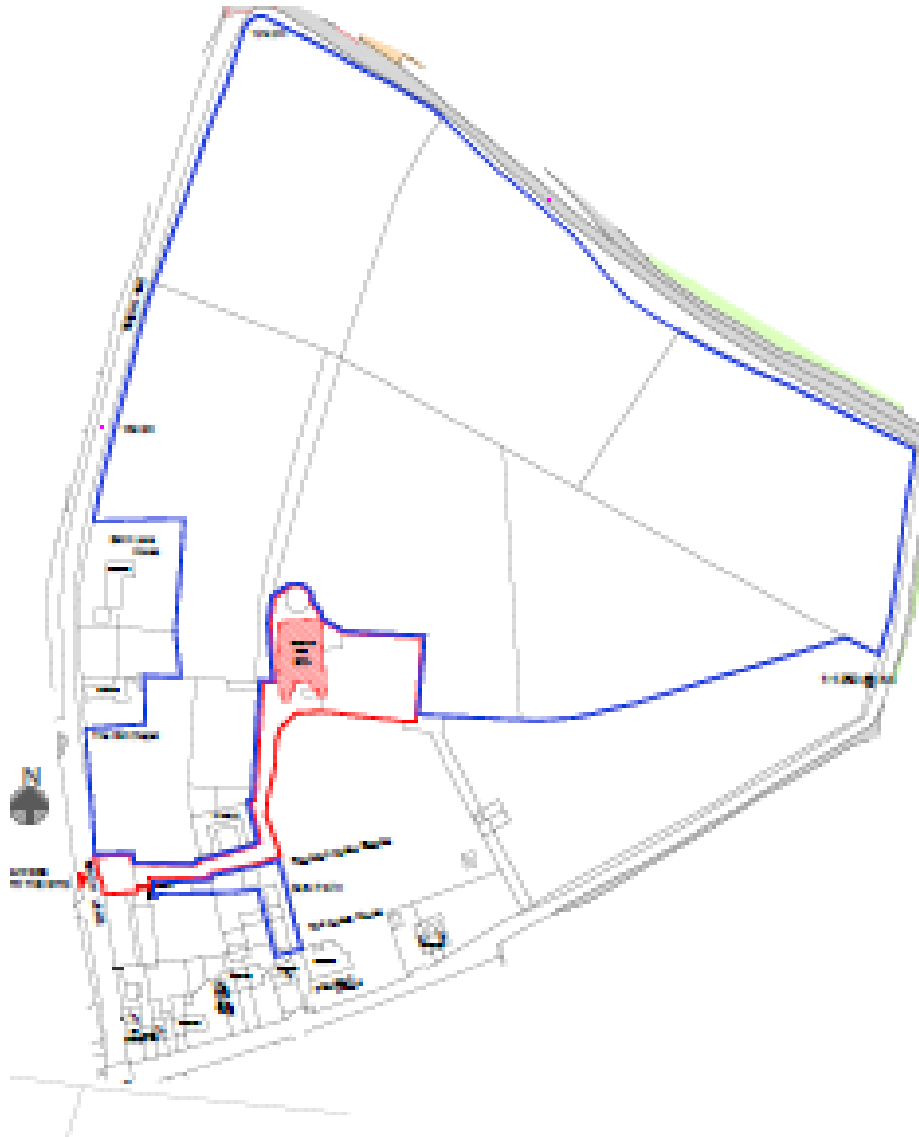

**Item 5.03**

**4/01123/15/FUL – CONVERSION OF AN EXISTING STABLES TO FORM A SINGLE FOUR BEDROOM HOUSE WITH GARAGE AND WORKSHOP (REVISED SCHEME)**

**FLAUNDEN HOUSE STABLES, FLAUNDEN, HEMEL HEMPSTEAD, HP3 0PW**

Item 5.03

4/01123/15/FUL – CONVERSION OF AN EXISTING STABLES TO FORM A SINGLE FOUR BEDROOM HOUSE WITH GARAGE AND WORKSHOP (REVISED SCHEME)

FLAUNDEN HOUSE STABLES, FLAUNDEN, HEMEL HEMPSTEAD, HP3 0PW